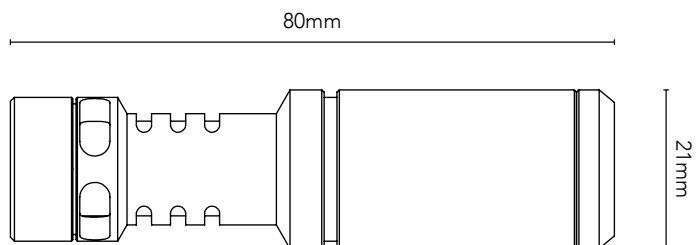

Specifications

Acoustic Principle	Pressure Gradient
Polar Pattern	Cardioid
Frequency Range	100Hz - 20kHz
Signal to Noise Ratio	75dB SPL
Equivalent Noise	20 dB SPL
Maximum SPL	140dB SPL
Sensitivity	-33dB re 1V/Pa (22mV @ 94dB SPL) ± 2dB @ 1kHz
Dynamic Range	120dB SPL
Power Requirement	Plug-in power required (2V-5V DC)
Output connection	3.5mm TRS mini-jack (dual mono)
Microphone Dimensions	80mm x 21mm
Weight	42gm (1.5oz)

Features

- Compact size and lightweight - only 80mm (3") long and 42gm (1.5oz)
- All-metal microphone body
- No battery required (powered by camera plug-in power - min 2V)
- Rycote® Lyre® shock mount included
- Deluxe furry windshield included
- Designed and manufactured in Australia
- 2 year warranty with online registration at www.ode.com/warranty