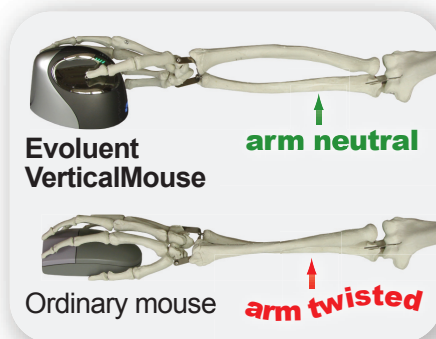

The patented shape supports your hand in an upright neutral posture that eliminates forearm twisting. Many users said the Evolent VerticalMouse provides superior comfort and even relieved their wrist pain.

Comfortable and easy to use

Thoughtfully sculpted for uncompromised comfort and easy-to-reach programmable buttons. No finger contortions are needed.

Adjustable laser sensor

Pointer speed buttons on the side allow convenient adjustment without even changing your grip on the mouse.

Pointer speed indicators

Top mounted LEDs show through the chrome thumb rest to indicate selected pointer speed from extra low to high.

Lighted Evoluent logo

Pure eye candy. The illumination turns off when the system is in sleep mode to conserve notebook battery power.

Mouse Manager v4.0

Useful and intuitive driver

Mouse Manager for Windows provides extensive but easy to use functionality through a simple and intuitive interface.

PC

- Includes drivers for Windows® XP, Vista, and 7 in 32 bit and 64 bit versions for programming all 6 buttons.

Mac

- Fixed button functions without a driver. Shareware drivers listed on the Evolent web site may be used to program the buttons.

Linux

- Fixed button functions without a driver. Third party drivers are available for some versions of Linux.

USB only

Evolent is the pioneering manufacturer of handshake position mice recommended by ergonomists, physical therapists, and medical doctors since 2002. Many users report superior comfort and even relief from wrist pain when using Evolent VerticalMouse.