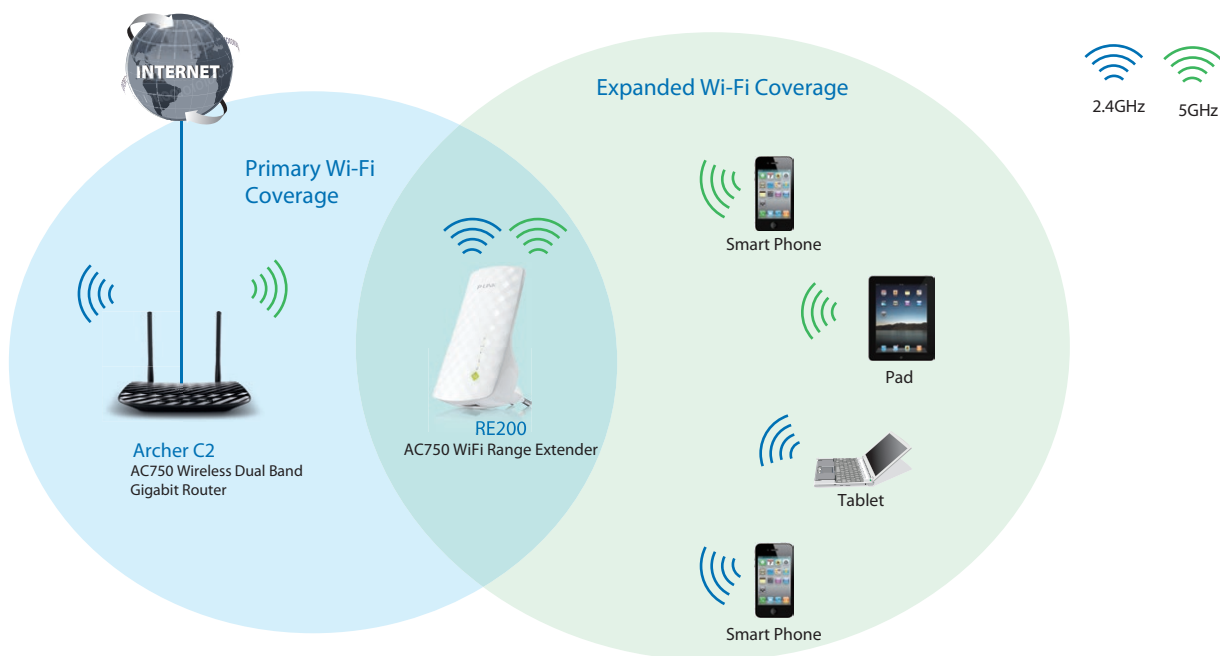

AC750 WiFi Range Extender

RE200

⦿ Features:

- Greatly extend existing wireless coverage to eliminate “dead zones”
- Compatible with 802.11 b/g/n and 802.11ac WiFi devices
- 300Mbps 2.4GHz wireless speed + 433Mbps 5GHz wireless speed
- High speed mode limits device-to-extender connection and extender-to-router connection to different bands (2.4GHz or 5GHz) to offers maximum performance
- Miniature size and wall-mounted design make it easy to deploy and move flexibly
- Easily expand wireless coverage at a push of Range Extender button
- Smart Signal Indicator Light helps to find the right location to place the range extender
- Profile function remembers previously connected wireless networks
- Supports domain name-based login (<http://tplinkextender.net>) for advanced management

⦿ Description

TP-LINK's RE200 expands your existing WiFi coverage with next generation 11AC WiFi technology and create faster access for 802.11 b/g/n and 802.11ac WiFi devices. It works with any standard WiFi router and creates stronger dual band connections in hard-to-reach areas, allowing you to enjoy seamless wireless coverage throughout your home or office. With up to 750Mbps dual band WiFi, Range Extender button, miniature size and wall mounting design, extending a wireless network has never been easier. What's more, its Ethernet port allows the RE200 to act as a wireless adapter to turn a wired device into a wireless one.

Diagram:

Working as a Range Extender

Working as a Wireless Adapter

Package:

- AC750 WiFi Range Extender RE200
- RJ-45 Ethernet Cable
- Resource CD
- Quick Installation Guide

Related Product:

- AC750 Wireless Dual Band Gigabit Router Archer C2