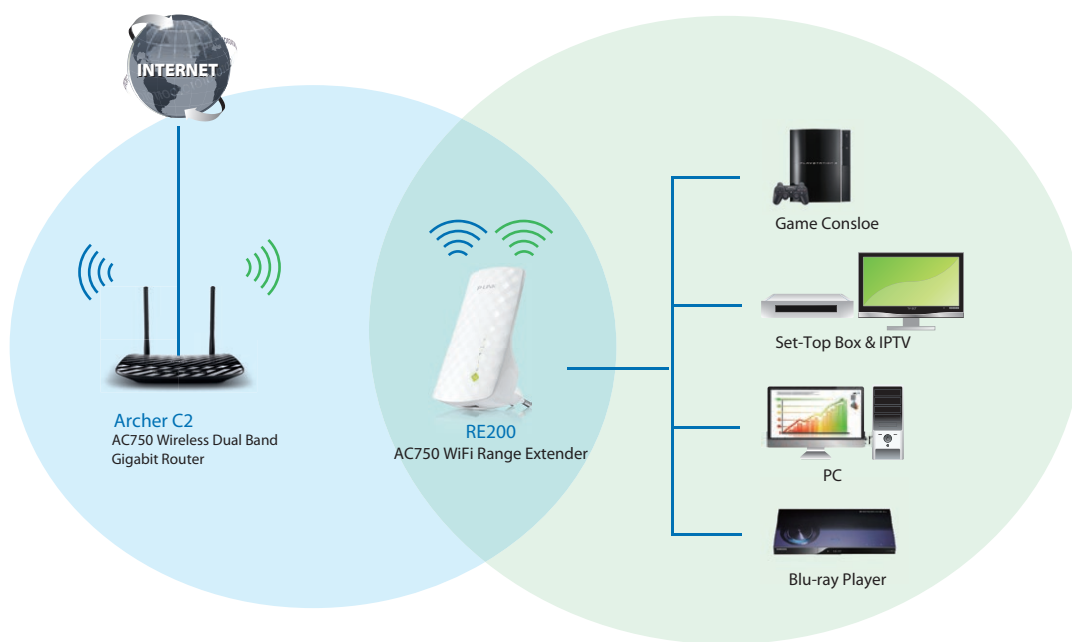

AC750 WiFi Range Extender

RE200

⦿ Features:

- Greatly extend existing wireless coverage to eliminate “dead zones”
- Compatible with 802.11 b/g/n and 802.11ac WiFi devices
- 300Mbps 2.4GHz wireless speed + 433Mbps 5GHz wireless speed
- High speed mode limits device-to-extender connection and extender-to-router connection to different bands (2.4GHz or 5GHz) to offers maximum performance
- Miniature size and wall-mounted design make it easy to deploy and move flexibly
- Easily expand wireless coverage at a push of Range Extender button
- Smart Signal Indicator Light helps to find the right location to place the range extender
- Profile function remembers previously connected wireless networks
- Supports domain name-based login (<http://tplinkextender.net>) for advanced management

⦿ Description

TP-LINK's RE200 expands your existing WiFi coverage with next generation 11AC WiFi technology and create faster access for 802.11 b/g/n and 802.11ac WiFi devices. It works with any standard WiFi router and creates stronger dual band connections in hard-to-reach areas, allowing you to enjoy seamless wireless coverage throughout your home or office. With up to 750Mbps dual band WiFi, Range Extender button, miniature size and wall mounting design, extending a wireless network has never been easier. What's more, its Ethernet port allows the RE200 to act as a wireless adapter to turn a wired device into a wireless one.

Diagram:

Working as a Range Extender

Working as a Wireless Adapter

Package:

- AC750 WiFi Range Extender RE200
- RJ-45 Ethernet Cable
- Resource CD
- Quick Installation Guide

Related Product:

- AC750 Wireless Dual Band Gigabit Router Archer C2