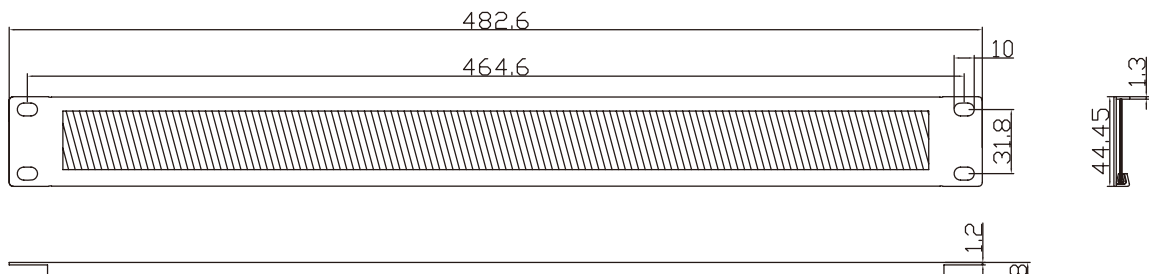

### Technical Features

1.2 mm steel with brush insert

Electrostatic powder paint

Light Grey RAL 7035 or Black RAL 9005

Art-No. Black = B Grey = G	Height U	Depth (D) mm	Width (W) mm	EAN Code
ORCEB1B	1U	10	483	4052792026481
ORCEB1G	1U	10	483	4052792026498

## Package Content

1 x 19" Cable Entry 1U with Brush Insert

## Packaging Information

Packing Dimension	483 x 45 x 10 mm
Packing Weight	0.25 kg
Carton Dimension	600 x 510 x 330 mm
Carton Q'ty	50 pcs
Carton Weight	17.5 kg