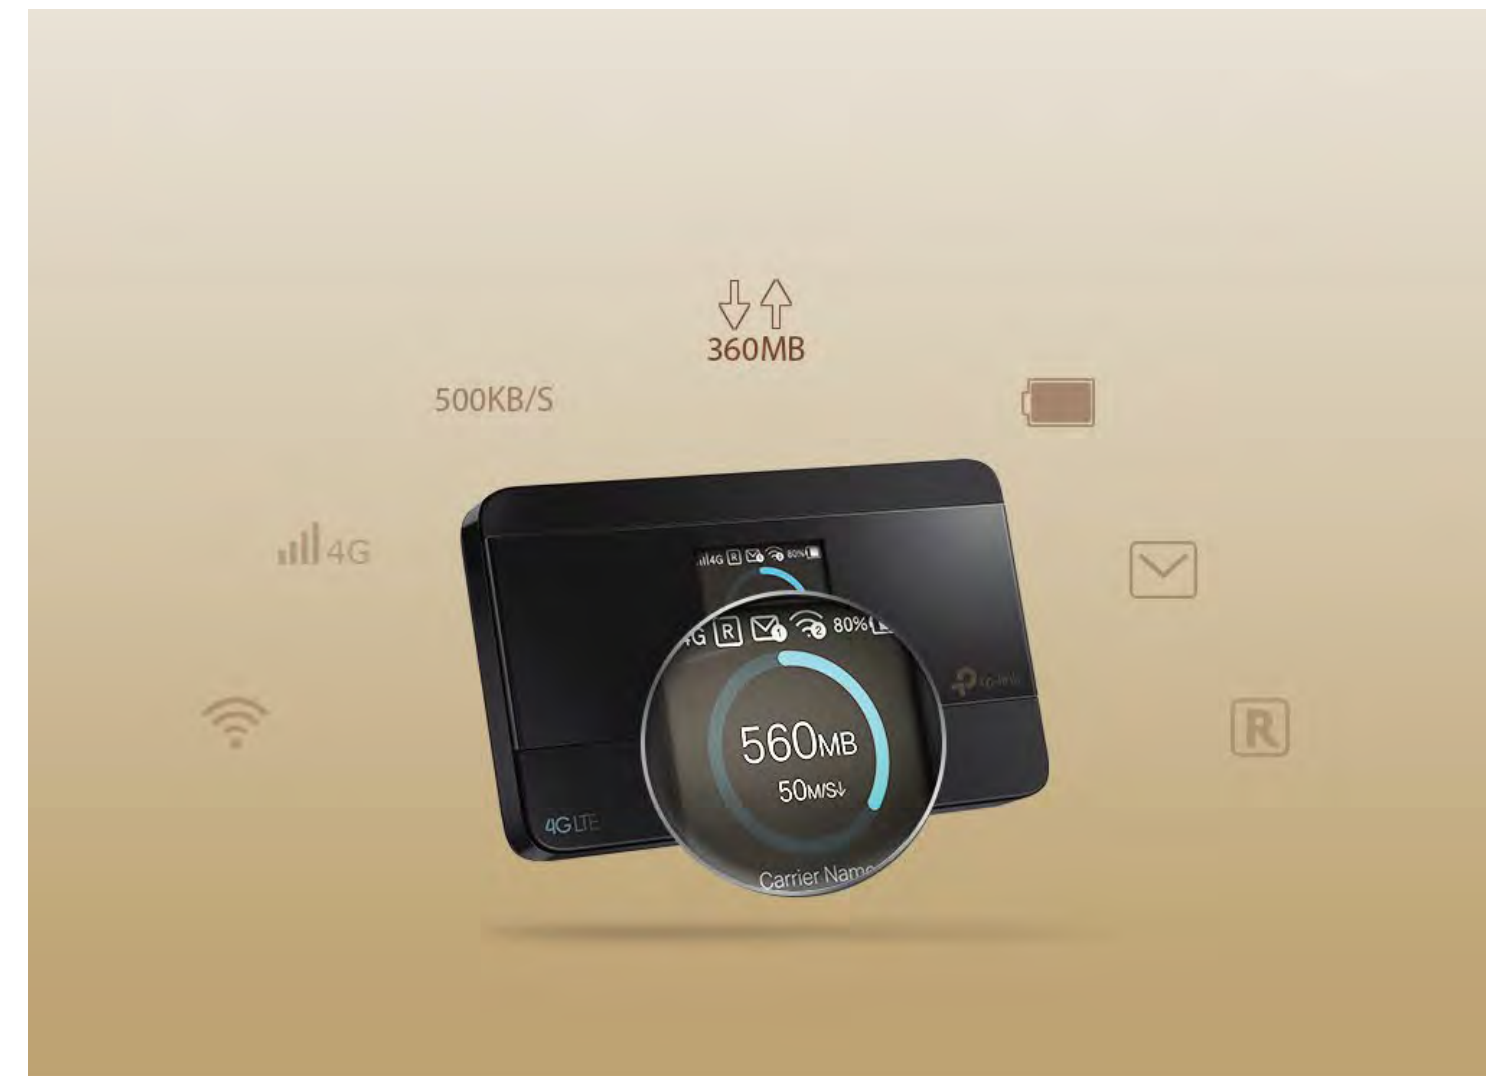

4G LTE Mobile Wi-Fi

Go Anywhere Connect Everywhere

M7350

4G 4G LTE
150Mbps

8h 8 Hours
Usage

M tpMiFi
App

Highlights

Artful Little Gadget for Life on the Go

The M7350 features a compact, elegant design very suitable for travel, business trips, outdoor activities or wherever you may be.

All useful info at a glance

The intuitive screen display of M7350 makes it easy to stay within your data budget and avoids going over the monthly data cap. The screen also displays other much more information of battery life, signal strength, Wi-Fi status, connected users and more.

Convenient Hotspot

- Insert and Play – Just insert a 4G SIM card to create your reliable personal Wi-Fi hotspot on the move
- 10 Wi-Fi devices – Instantly share 4G LTE connectivity with up to 10 Wi-Fi enabled devices – Tablets, mobile phones, laptops, game consoles and more

- Compact design – Suitable for travel, business trips, outdoor activities or wherever you may be

Intuitive Screen Display

- Intuitive view – Intuitive view of data usage, battery life, Wi-Fi name, Wi-Fi password, and more