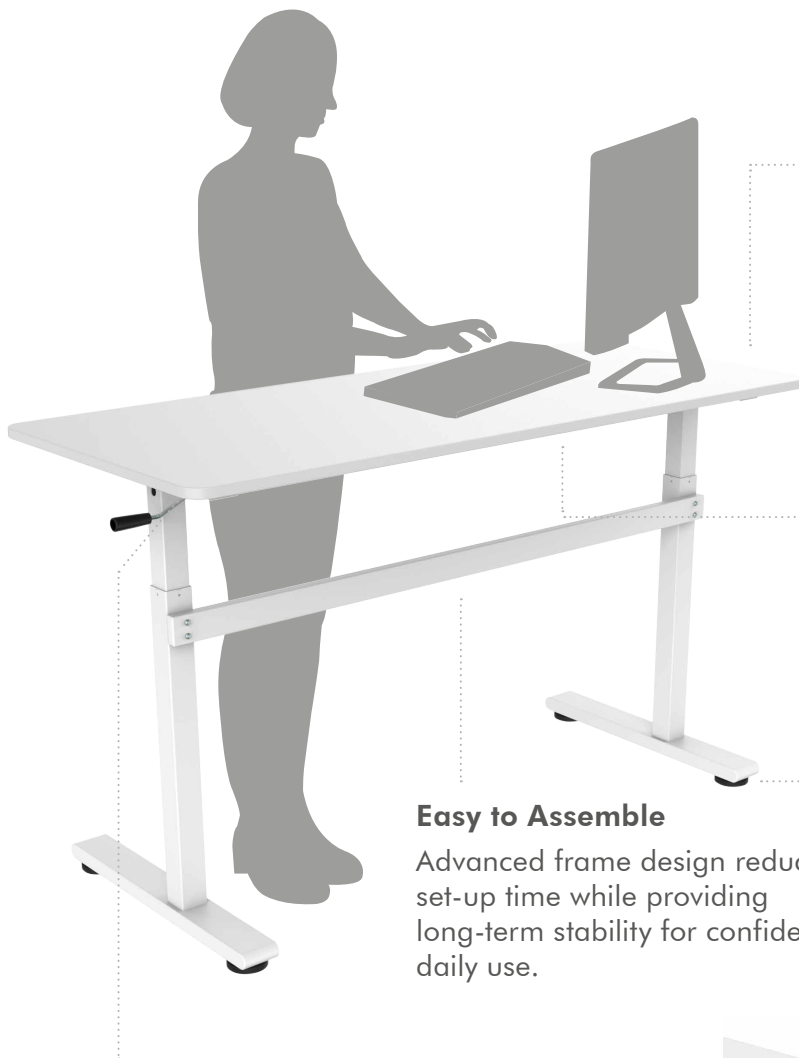

LogiLink®

Manual Sit-Stand Desk

Art. No.: EO0027
EO0027W

Create an ergonomic sit-stand workstation that allows you to work comfortably throughout a day.

Height Adjustment with Handle
Effortlessly adjust from 700mm to 1170mm.

Eco-Friendly Particle Board

Heavy-duty and moisture resistant.
(TSCA Title VI compliant)

Easy to Assemble

Advanced frame design reduces set-up time while providing long-term stability for confident daily use.

Adjustable Feet

Hidden & Store the Detachable Handle

Detachable handle conveniently stores under the desk when not in use.

*The specifications and pictures are subject to change without prior notice.
*All trade names referenced are the registered trademarks of their respective owners.

Made in China

Art-No.	Color	EAN Code
EO0027	Black	4052792059922
EO0027W	White	4052792059939

Specification:

Material	Particle Board & Melamine, Aluminum, Plastic, Steel
Tabletop Size	1400x600x18 mm
Height Range	700–1170 mm
Weight Capacity	40 kg
Max. Speed	10 mm/turn
Operating Temperature	-5°C–40°C
Dimensions	1400x600x(700–1170) mm