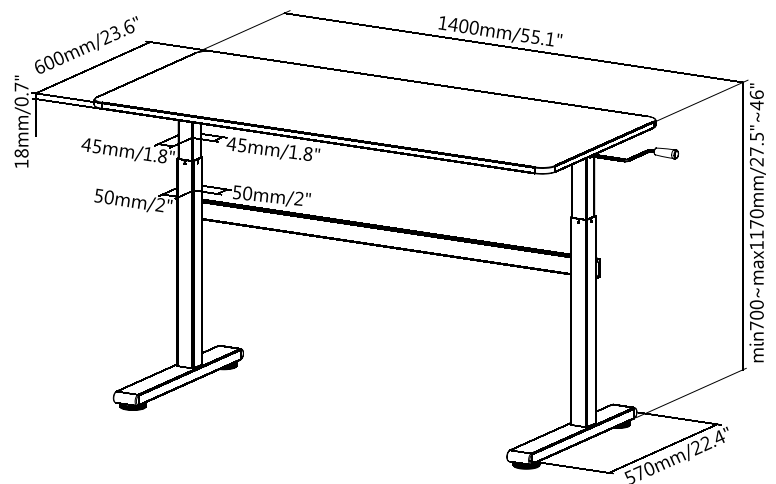

Made in China

Art-No.	Color	EAN Code
EO0027	Black	4052792059922
EO0027W	White	4052792059939

Specification:

Material	Particle Board & Melamine, Aluminum, Plastic, Steel
Tabletop Size	1400x600x18 mm
Height Range	700–1170 mm
Weight Capacity	40 kg
Max. Speed	10 mm/turn
Operating Temperature	-5°C–40°C
Dimensions	1400x600x(700–1170) mm

Package Contents:

- » 1x Manual Sit-Stand Frame
- » 1x Tabletop
- » 1x Screw Pack
- » 1x User Manual

Package Information:

- » Packing Dimension: 1510x700x130 mm
- » Packing Weight: 29.15 kg
- » Carton Dimension: 1510x700x130 mm
- » Carton Q'ty: 1 pcs
- » Carton Weight: 29.15 kg