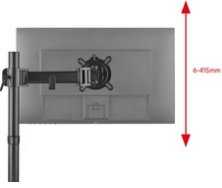

Consumer benefits

Die ideale ergonomische Lösung