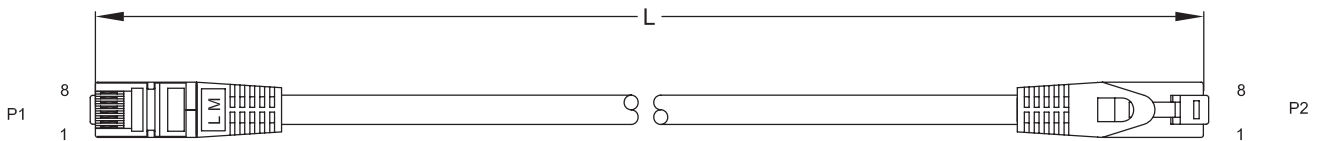

Cat.6A 10G S/FTP Patch Cable PrimeLine

Technical Features

Cat.6A ClassEA S/FTP RJ45 Patch Cord

Compliant to ISO/IEC 11801 & EN 50173

AWG26/7 copper wire

Shielded RJ45 plugs with gold plated pins

Shielded twisted pair cable, pairs in metal foil (PIMF) LSZH (low smoke zero halogen)

6.2 mm ±0.2 mm outer dimension

Technical Drawings

www.logilink.de

RoHS
compliant