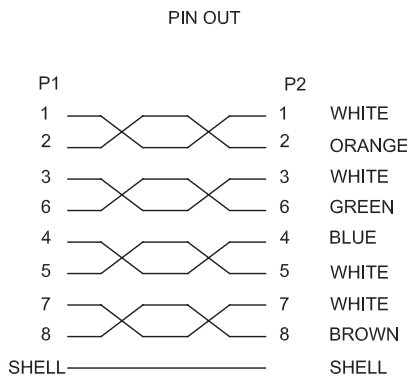

Cat.6A 10G S/FTP Patch Cable PrimeLine

Technical Features

Cat.6A ClassEA S/FTP RJ45 Patch Cord

Compliant to ISO/IEC 11801 & EN 50173

AWG26/7 copper wire

Shielded RJ45 plugs with gold plated pins

Shielded twisted pair cable, pairs in metal foil (PIMF) LSZH (low smoke zero halogen)

6.2 mm ±0.2 mm outer dimension

Technical Drawings

www.logilink.de

RoHS
compliant