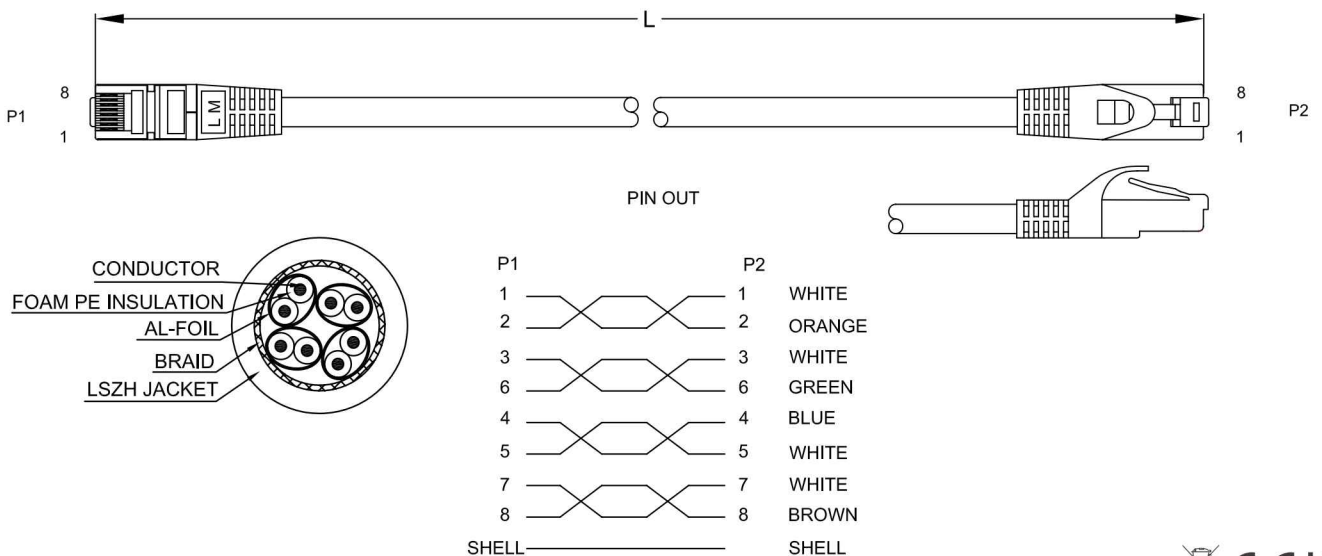

Technical Drawings