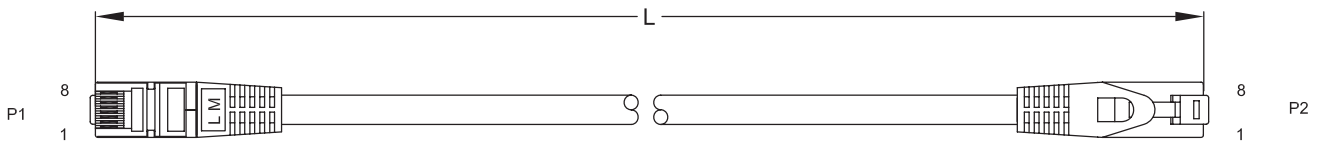

Technical Drawings