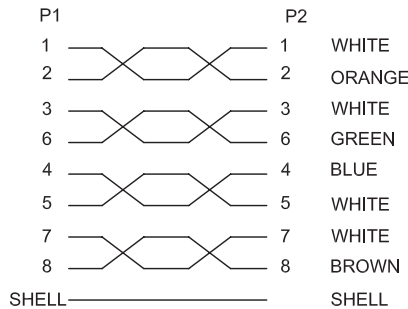

Cat.6A 10G S/FTP Patch Cable PrimeLine

Technical Features

Cat.6A ClassEA S/FTP RJ45 Patch Cord

Compliant to ISO/IEC 11801 & EN 50173

AWG26/7 copper wire

Shielded RJ45 plugs with gold plated pins

Shielded twisted pair cable, pairs in metal foil (PIMF) LSZH (low smoke zero halogen)

6.2 mm ±0.2 mm outer dimension

Technical Drawings

PIN OUT

www.logilink.de

RoHS
compliant