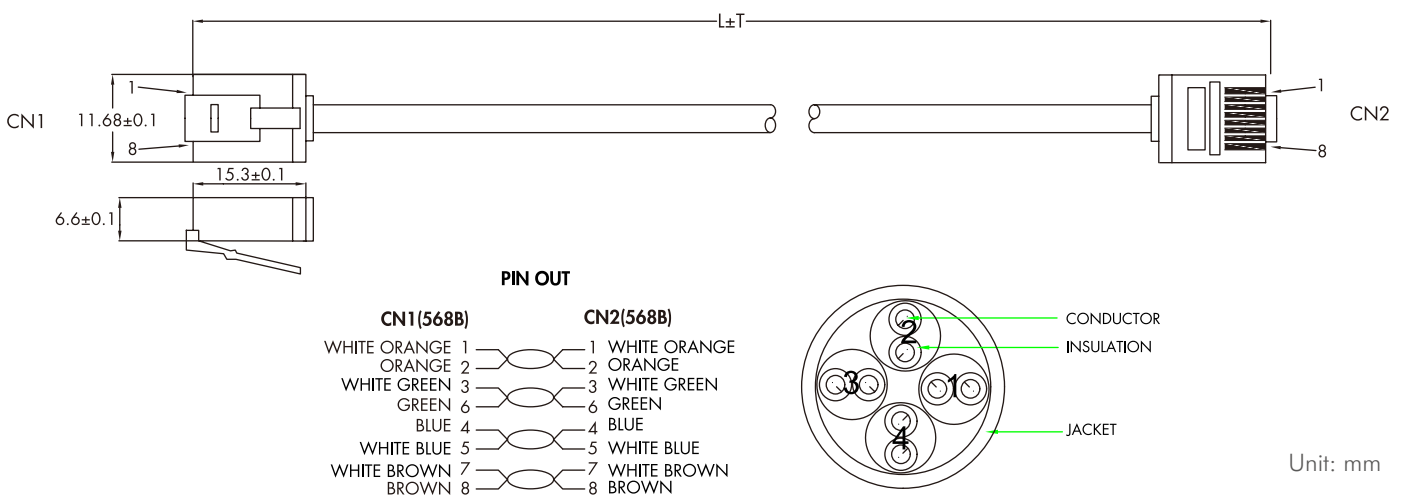

Cat.6A SlimLAN Patch Cable U/UTP

Technical Features

EN50173 Class EA 500 Mhz

Ultra Slim with O.D. 2.8 mm

2 x RJ45 with Gold Contact

100% Quality Testing

Unshielded

Color in Black (RAL9005) or White (RAL9003)

Technical Drawings

Length	White	EAN Code	Black	EAN Code
0.15 m	CQ3001U	4052792076646	CQ3003U	4052792076530
0.30 m	CQ3011U	4052792076653	CQ3013U	4052792076547
0.50 m	CQ3021U	4052792076660	CQ3023U	4052792076554
1.00 m	CQ3031U	4052792076677	CQ3033U	4052792076561
1.50 m	CQ3041U	4052792076684	CQ3043U	4052792076578
2.00 m	CQ3051U	4052792076691	CQ3053U	4052792076585
3.00 m	CQ3061U	4052792076707	CQ3063U	4052792076592
5.00 m	CQ3071U	4052792076714	CQ3073U	4052792076608
7.50 m	CQ3081U	4052792076721	CQ3083U	4052792076615
10.00 m	CQ3091U	4052792076738	CQ3093U	4052792076622
15.00 m	CQ3101U	4052792076745	CQ3103U	4052792076639
20.00 m	CQ3111U	4052792076875	CQ3113U	4052792076882

Package Content

1x Cat.6A SlimLAN Patch Cable

Packaging Information

Cable Length	Packing Dimension	Packing Weight	Carton Dimension	Carton Q'ty	Carton Weight
0.15 m	mm	kg	mm	pcs	kg
0.30 m	mm	kg	mm	pcs	kg
0.50 m	mm	kg	mm	pcs	kg
1.00 m	mm	kg	mm	pcs	kg
1.50 m	mm	kg	mm	pcs	kg
2.00 m	mm	kg	mm	pcs	kg
3.00 m	mm	kg	mm	pcs	kg
5.00 m	mm	kg	mm	pcs	kg
7.50 m	mm	kg	mm	pcs	kg
10.00 m	mm	kg	mm	pcs	kg
15.00 m	mm	kg	mm	pcs	kg
20.00 m	mm	kg	mm	pcs	kg