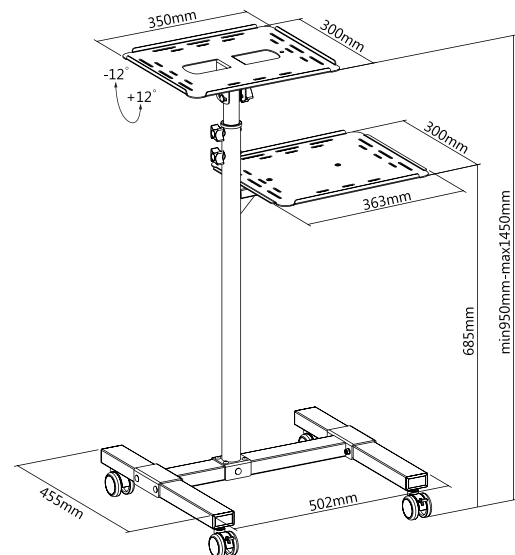

* The specifications and pictures are subject to change without notice.
*All trade names referenced are the registered namework of their respective owners.

BP0069

4 052792 050677

Made in China