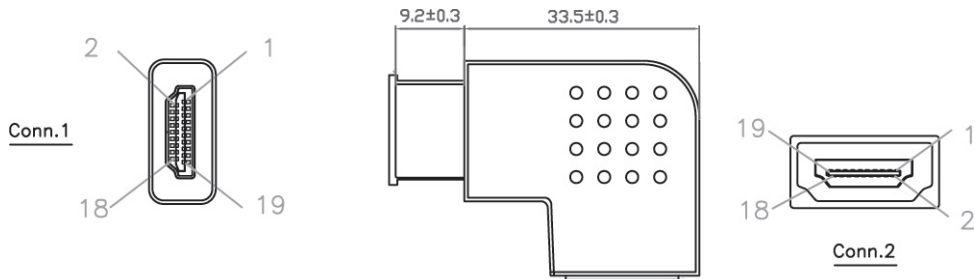

## HDMI Type A Female to Male Adapter, 90° Flat Angled, Black

### Specification

- Connector:  
HDMI A/Female to HDMI A/Male  
HDMI Male 19P Solder Type, Insulation: Black, Shell Gold Plated  
HDMI Female, Shell Gold Plated
- Color: Black

### Packaging Information:

- Packing Dimension: 8x8.5 mm
- Packing Weight: 0.02 kg
- Carton Dimension: 455x330x180 mm
- Carton Q'ty: 500 pcs
- Carton Weight: 10 kgs