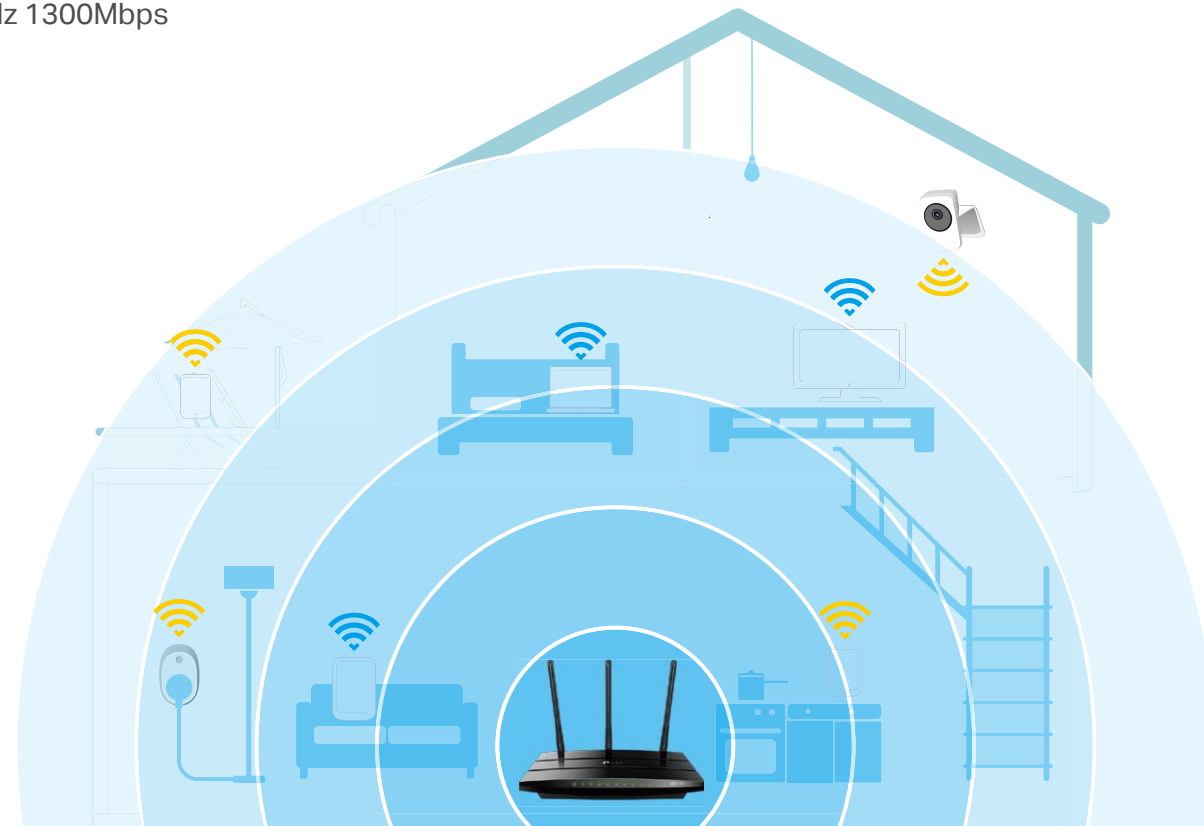

AC1750 Wireless Dual Band Gigabit Router

High-Speed Wi-Fi for Faster
Connections Across Your Home

Archer C7

450Mbps + 1300Mbps
Dual Band Wi-Fi

Gigabit Ports

USB 2.0 Port

Highlights

Faster, More Reliable Wi-Fi

The Archer C7 covers your home with fast dual band Wi-Fi. The strong 2.4GHz (450Mbps) Wi-Fi band is perfect for sending emails, browsing the web and listening to music. The 5GHz band reaches 1300Mbps so you can game and stream in HD at the same time without interruption.

-  2.4GHz 450Mbps
-  5GHz 1300Mbps

Powerful Connections

The Archer C7's USB 2.0 port makes it easy to connect external drives to the router, letting you quickly share files, photos, video, and music wirelessly. Achieve peak performance with your wired devices through Gigabit Ethernet ports that can operate 10× faster than standard Ethernet.

Highlights

Better Coverage

Three external omni directional antennas create strong, clear and dependable Wi-Fi throughout your home.

Easy Setup and Use

Installation is simple, thanks to an intuitive web interface and the powerful TP-Link app, Tether.