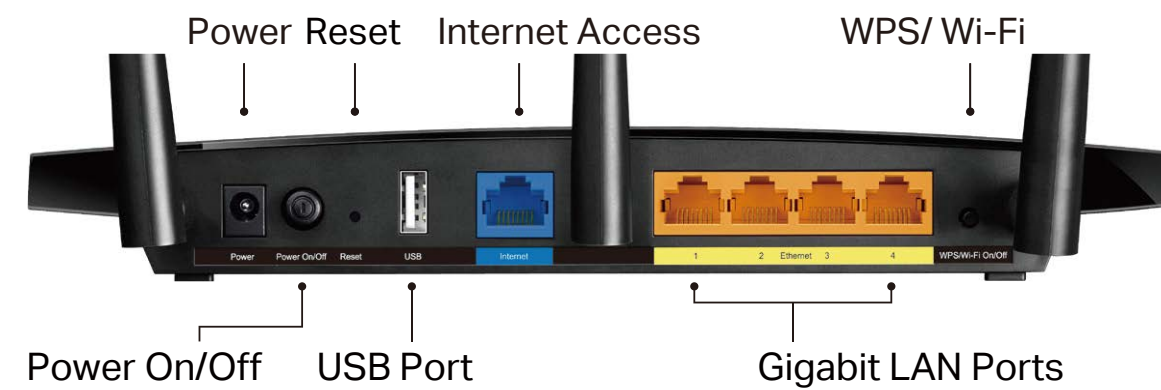

Security

- Guest Network – Keeps your main network secure by creating a separate network for friends and visitors
- Access Control – Establishes a whitelist or blacklist to allow or restrict certain devices to access the internet
- Parental Controls – Restricts internet access time and contents for children devices
- VPN Server – PPTP VPN and OpenVPN are supported, making it easy to set up a secure connection between your private network and the internet
- Encryptions for Secure Network – WPA-PSK and WPA2-PSK encryptions provide active protection against security threats

Easy Sharing

- USB Port for Fast Sharing – With the USB 2.0 port, you can access and share your files and media locally. Through the router's FTP server, you can also access your files and media from network devices remotely
- Built-in Media Server – Allows you to play music, watch videos and view photos from any device on your network
- Offline Download – Allows you to download files without keeping your computer powered on all the time

Specifications

Hardware

- Ethernet Ports: 4 10/100/1000Mbps LAN Ports, 1 10/100/1000Mbps WAN Port
- USB Ports: 1 USB 2.0 Port
- Buttons: Power On/Off Button, Reset Button, WPS/Wi-Fi On/Off Button
- Antennas: 3 Fixed Antennas
- External Power Supply: 12VDC/1.5A
- Dimensions (W x D x H): 9.6x6.4x1.3 in. (243 X 160.6 X 32.5mm)