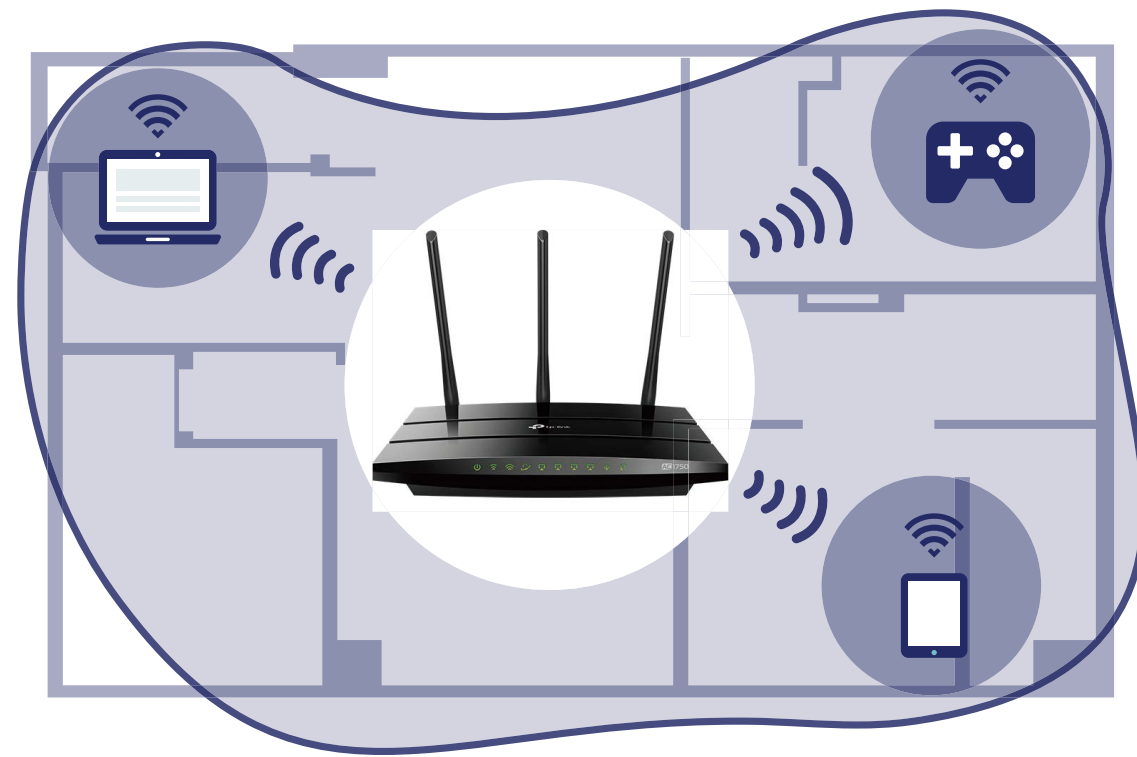

-  2.4GHz 450Mbps
-  5GHz 1300Mbps

Powerful Connections

The Archer C7's USB 2.0 port makes it easy to connect external drives to the router, letting you quickly share files, photos, video, and music wirelessly. Achieve peak performance with your wired devices through Gigabit Ethernet ports that can operate 10× faster than standard Ethernet.

Highlights

Better Coverage

Three external omni directional antennas create strong, clear and dependable Wi-Fi throughout your home.

Easy Setup and Use

Installation is simple, thanks to an intuitive web interface and the powerful TP-Link app, Tether.