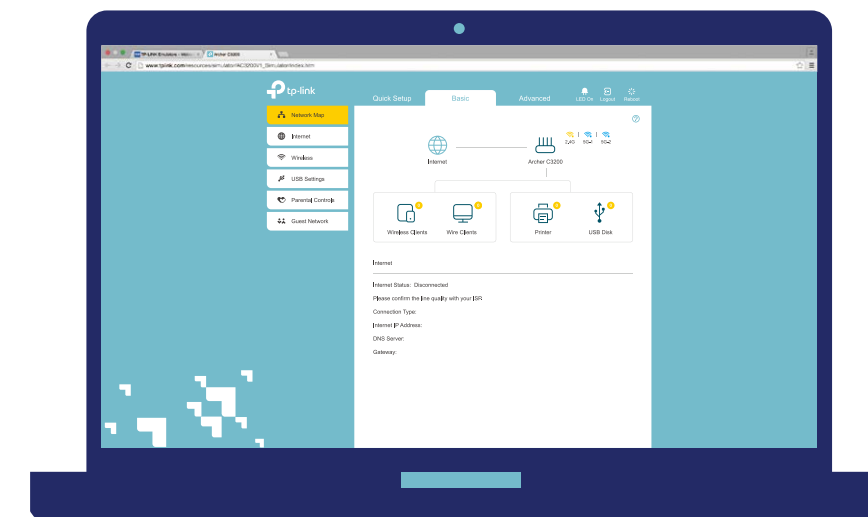

Highlights

Better Coverage

Three external omni directional antennas create strong, clear and dependable Wi-Fi throughout your home.

Easy Setup and Use

Installation is simple, thanks to an intuitive web interface and the powerful TP-Link app, Tether.