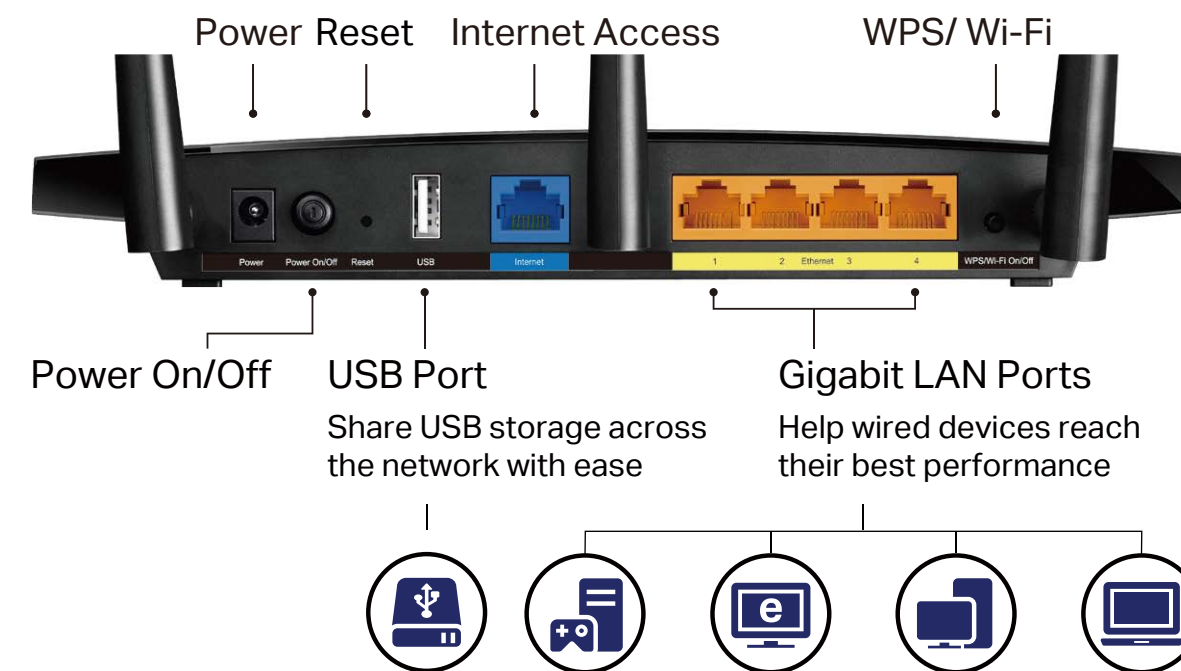

AC1750 Wireless Dual Band Gigabit Router

High-Speed Wi-Fi for Faster
Connections Across Your Home

Archer C7

450Mbps + 1300Mbps
Dual Band Wi-Fi

Gigabit Ports

USB 2.0 Port

Highlights

Faster, More Reliable Wi-Fi

The Archer C7 covers your home with fast dual band Wi-Fi. The strong 2.4GHz (450Mbps) Wi-Fi band is perfect for sending emails, browsing the web and listening to music. The 5GHz band reaches 1300Mbps so you can game and stream in HD at the same time without interruption.

-  2.4GHz 450Mbps
-  5GHz 1300Mbps

Powerful Connections

The Archer C7's USB 2.0 port makes it easy to connect external drives to the router, letting you quickly share files, photos, video, and music wirelessly. Achieve peak performance with your wired devices through Gigabit Ethernet ports that can operate 10× faster than standard Ethernet.

Highlights

Better Coverage

Three external omni directional antennas create strong, clear and dependable Wi-Fi throughout your home.

Easy Setup and Use

Installation is simple, thanks to an intuitive web interface and the powerful TP-Link app, Tether.