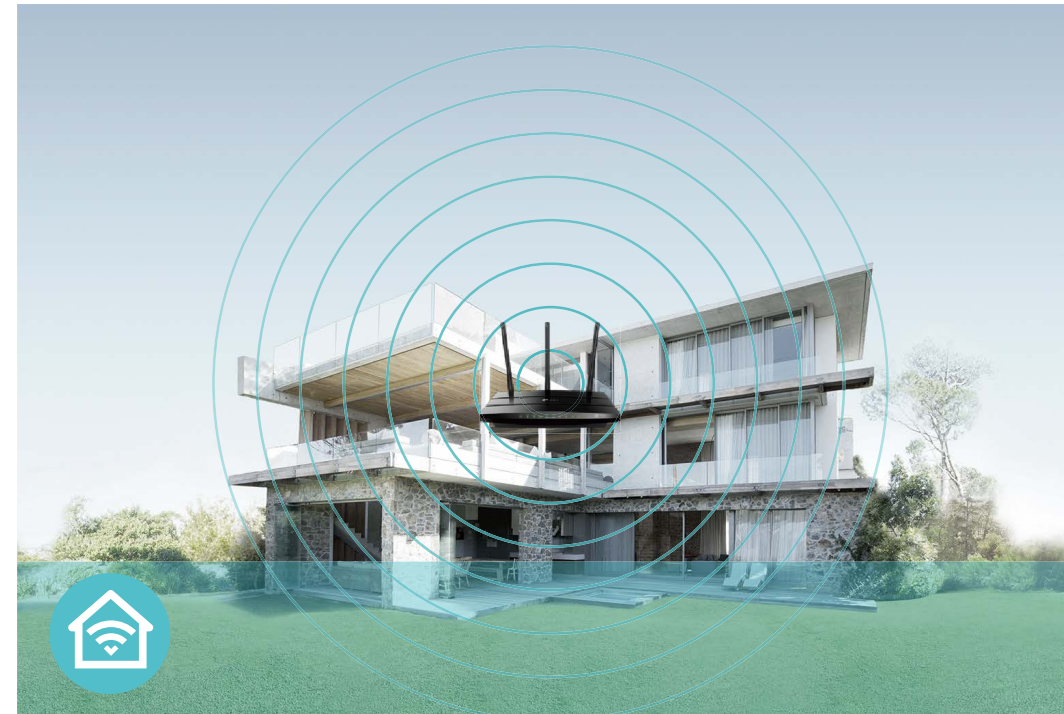

Highlights

Better Coverage

Three external omni directional antennas create strong, clear and dependable Wi-Fi throughout your home.

Easy Setup and Use

Installation is simple, thanks to an intuitive web interface and the powerful TP-Link app, Tether.

Wi-Fi Range

- **Ultimate Range Wi-Fi** – 3 dual band high-performance antennas with a high-powered amplifier ensure the widespread Wi-Fi coverage and a stable connection

Reliability

- **Simultaneous Dual Band** – Separate Wi-Fi bands enable more devices to connect to your network without a drop in performance
- **Easy Bandwidth Management** – Advanced QoS makes it easier for you to manage the bandwidth of connected devices