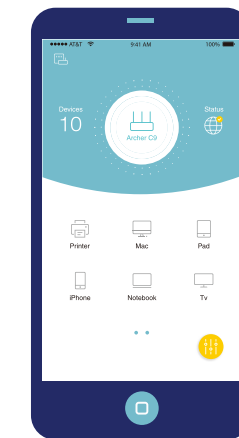

Highlights

Better Coverage

Three external omni directional antennas create strong, clear and dependable Wi-Fi throughout your home.

Easy Setup and Use

Installation is simple, thanks to an intuitive web interface and the powerful TP-Link app, Tether.

Intuitive Web Interface

TP-Link Tether

Features

Speed

- **Ultimate Wireless Speed** – Combined wireless speeds up to 450Mbps over 2.4GHz and 1300Mbps over 5GHz
- **Support 802.11 ac** – Provides a data transfer rate 3 times faster than 802.11n for each stream