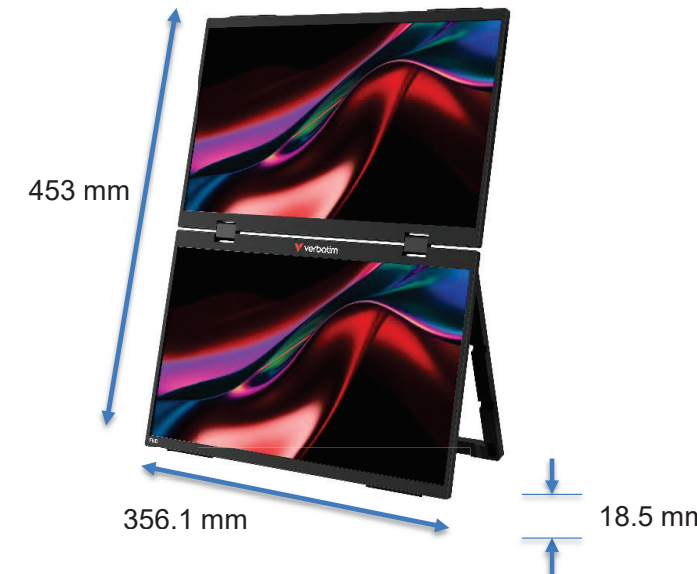

Portable 15.6" FHD Dual Monitor Essentials

PN: 32403

PN	Panel	Size	Resolution (H x V)	Touch	VESA	Power	Video	Case	Weight
32403	IPS	15.6"	FHD 1920x1080	No	75x75 mm	USB-C	USB-C / Mini HDMI	Plastic	1748 g

Features

Panel type: IPS
 Display size: 15.6 inch x2
 Brightness (typical): 220-250cd/m² (Typ.)
 NTSC: 45%
 Contrast (typical): 1000:1 (Typ.)
 Active area (mm): 344.16×193.59 mm (H×V)
 Pixel pitch (mm): 179.25×179.25 um (H×V)
 Resolution (H x V): 1920*1080 *2
 Aspect ratio: 16:9
 Response Time:
 Typical GTG:10ms, Typical Tr+Tf: 20ms, Btw: 20ms
 View angles LR,DU (CR>10): 89/89/89/89 (Typ.)(CR>10)
 Gravity sensor: Yes (only upper screen). It supports auto-rotation when folded.