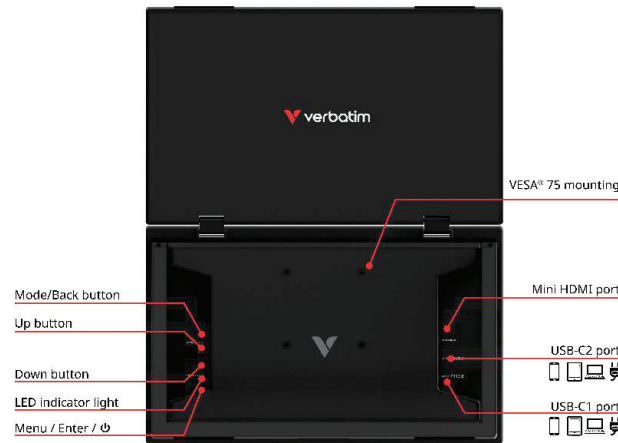

Portable 15.6" FHD Dual Monitor Essentials

PN: 32403

PN	Panel	Size	Resolution (H x V)	Touch	VESA	Power	Video	Case	Weight
32403	IPS	15.6"	FHD 1920x1080	No	75x75 mm	USB-C	USB-C / Mini HDMI	Plastic	1748 g

Features

Panel type: IPS
 Display size: 15.6 inch x2
 Brightness (typical): 220-250cd/m² (Typ.)
 NTSC: 45%
 Contrast (typical): 1000:1 (Typ.)
 Active area (mm): 344.16×193.59 mm (H×V)
 Pixel pitch (mm): 179.25×179.25 um (H×V)
 Resolution (H x V): 1920*1080 *2
 Aspect ratio: 16:9
 Response Time:
 Typical GTG:10ms, Typical Tr+Tf: 20ms, Btw: 20ms
 View angles LR,DU (CR>10): 89/89/89/89 (Typ.)(CR>10)
 Gravity sensor: Yes (only upper screen). It supports auto-rotation when folded.