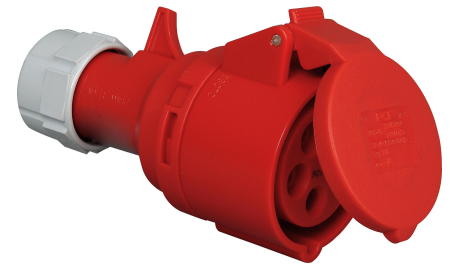

Art.No.	article name
182301001	CEE-coupling with hinged lid, with short entry bush, 5-pole

CEE-coupling with hinged lid with short entry bush, 5-pole, 16A, 400V~, 6h, protection class IP44

Technical data	182301001
Number of poles	5
Clock hour position	6 h
RAL-number	3020
IEC-amperage	16.00 A
Degree of protection (IP)	IP44
Military model	yes
Identification colour	Red
Voltage according to EN 60309-2	400 V (50+60 Hz) red
Connection system	Screwed terminal
Angle of plug	Straight